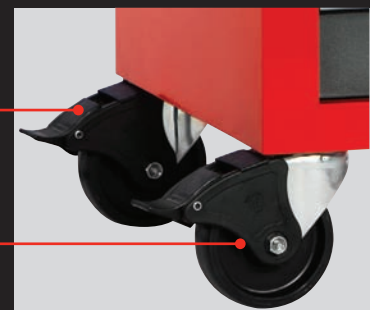

900 lb load capacity each.

The enhanced locking mechanism is easy to actuate.

Rolling bearing with hardened steel bushings helps mobility and ease of rolling.

Reinforced top and bottom panels to carry extra weight loads.